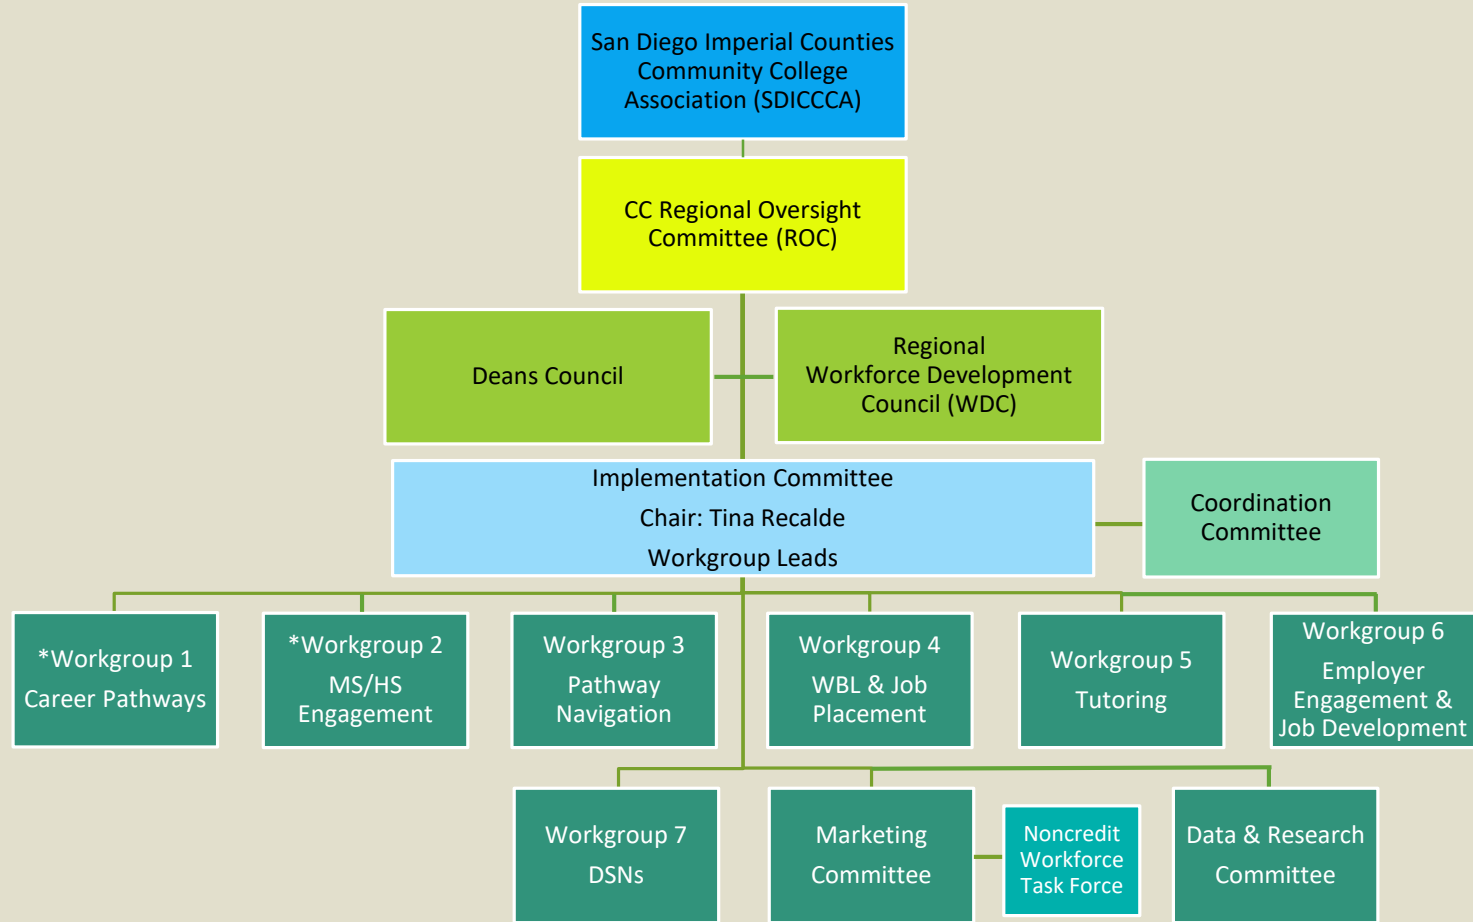

# Strong Workforce Program Implementation

\*1: J. Patel, Region  
K. Porter, Poway USD

\*2: L. Blanchard, Region  
J. Lewis, Southwestern  
J. Lopez, Miramar

3: C. Estrada, Mesa  
J. Ayala, Grossmont

4: B. Gamboa, Miramar  
L. McLemore, Cuyamaca

5: M. Romero, Mesa  
D. Brown, Mesa

6: M. Fritch, Palomar  
C. Storey, SD Continuing Ed

7: M. Smith, Region

Marketing: D. Brown, Mesa

Data/Research: Z. Lindstrom, MiraCosta  
T. Ngo-Bartel, Region

\*K12 Participation