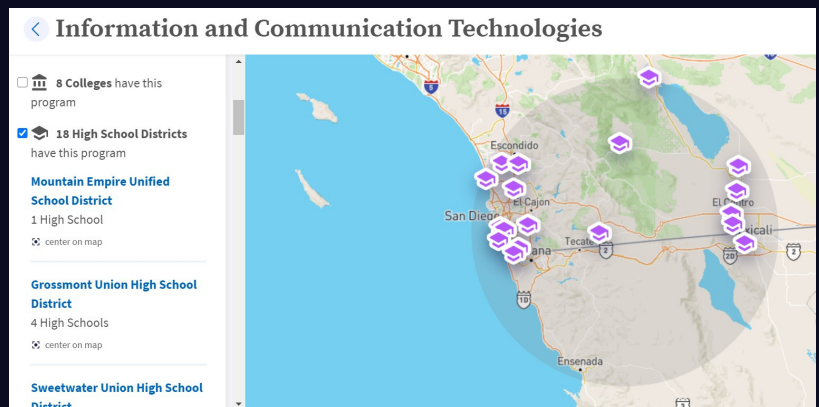

Ready to Take a Test Drive? Connect to Program Finder at www.programfinder.com

COMMUNITY COLLEGES

SAN DIEGO & IMPERIAL COUNTIES

CAREER EDUCATION

For more information or questions, email: careered@gcccd.edu

POWERED BY

Program Finder is funded by the California Community Colleges Strong Workforce Program